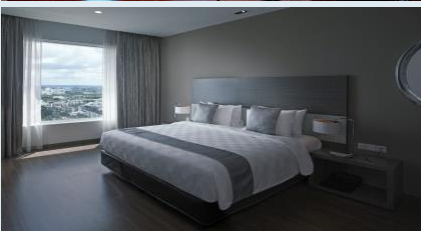

[Executive Suite]

The Executive Suite room is 75 sqm, Spacious room with exclusivity and luxury, the Executive Suite has a separate living room equipped with 2 Flat screen televisions, Nespresso machine and premium amenities. Our executive guests are invited to enjoy unrestricted access to the Executive Meeting Room upon availability. The rooms are complete with the latest "PULLMAN ROOM" signature.

- Telephone System with voice mail and data port for modem connection
- 32 inch LCD TV in all room
- 17 inch laptop size safe deposit box in all rooms.
- Complimentary coffee/tea making facility in room & Mineral water
- Complimentary use of Fitness Center and Swimming Pool

Remarks: All rooms comes with complimentary internet usage of Unlimited internet access.