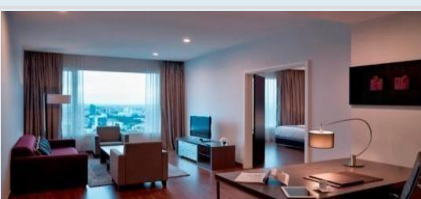

[Family]

This lovely family room is 51 sqm offers floor to ceiling windows, panoramic views. Up to 2 adults & 1 child.

- Telephone System with voice mail and data port for modem connection
- 32 inch LCD TV in all room
- 17 inch laptop size safe deposit box in all rooms.
- Complimentary coffee/tea making facility in room & Mineral water
- Complimentary use of Fitness Center and Swimming Pool

Remarks: All rooms comes with complimentary internet usage of Unlimited internet access.